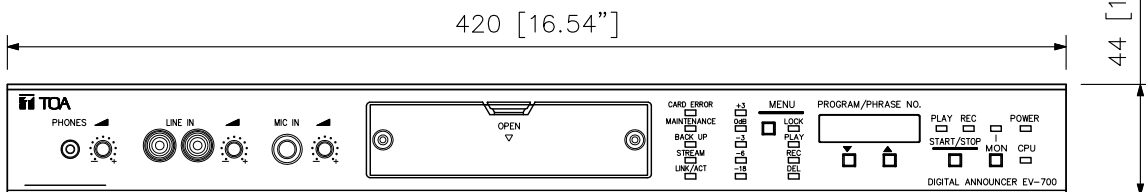

■ SPECIFICATIONS

Personal Computer Requirements

Hardware	CPU: 1 GHz or faster 32-bit (x86) or 64-bit (x64) processor Memory: 1 GB or more RAM (for 32-bit CPU) or 2 GB or more RAM (for 64-bit CPU) Free Hard Disk Space: 10 MB or more (excluding the storage space for sound sources) Display: 1280 X 768 resolution or higher
OS	Windows 7 Professional (32/64-bit edition) Windows 7 Home Premium (32/64-bit edition) Windows 8.1 Pro (32/64-bit edition) Windows 8.1 Enterprise (32/64-bit edition) Windows 10 Pro (32/64-bit edition) Windows 10 Home (32/64-bit edition)

- ※ Windows is a registered trademark or trademark of Microsoft Corporation in the United States and/or other countries.
- ※ Other company names and products are also trademarks of individual companies.

■ APPEARANCE

Front View

Side View

UNIT: mm SCALE: 1/3