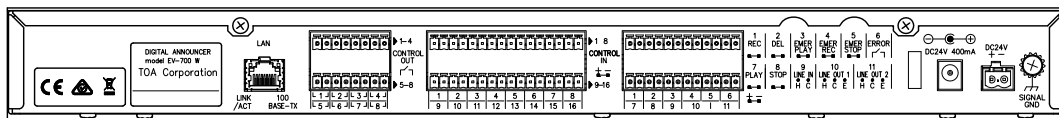

■ SPECIFICATIONS

Personal Computer Requirements

Hardware	CPU: 1 GHz or faster 32-bit (x86) or 64-bit (x64) processor Memory: 1 GB or more RAM (for 32-bit CPU) or 2 GB or more RAM (for 64-bit CPU) Free Hard Disk Space: 10 MB or more (excluding the storage space for sound sources) Display: 1280 X 768 resolution or higher
OS	Windows 7 Professional (32/64-bit edition) Windows 7 Home Premium (32/64-bit edition) Windows 8.1 Pro (32/64-bit edition) Windows 8.1 Enterprise (32/64-bit edition) Windows 10 Pro (32/64-bit edition) Windows 10 Home (32/64-bit edition)

- ※ Windows is a registered trademark or trademark of Microsoft Corporation in the United States and/or other countries.
- ※ Other company names and products are also trademarks of individual companies.

■ APPEARANCE

Rear View